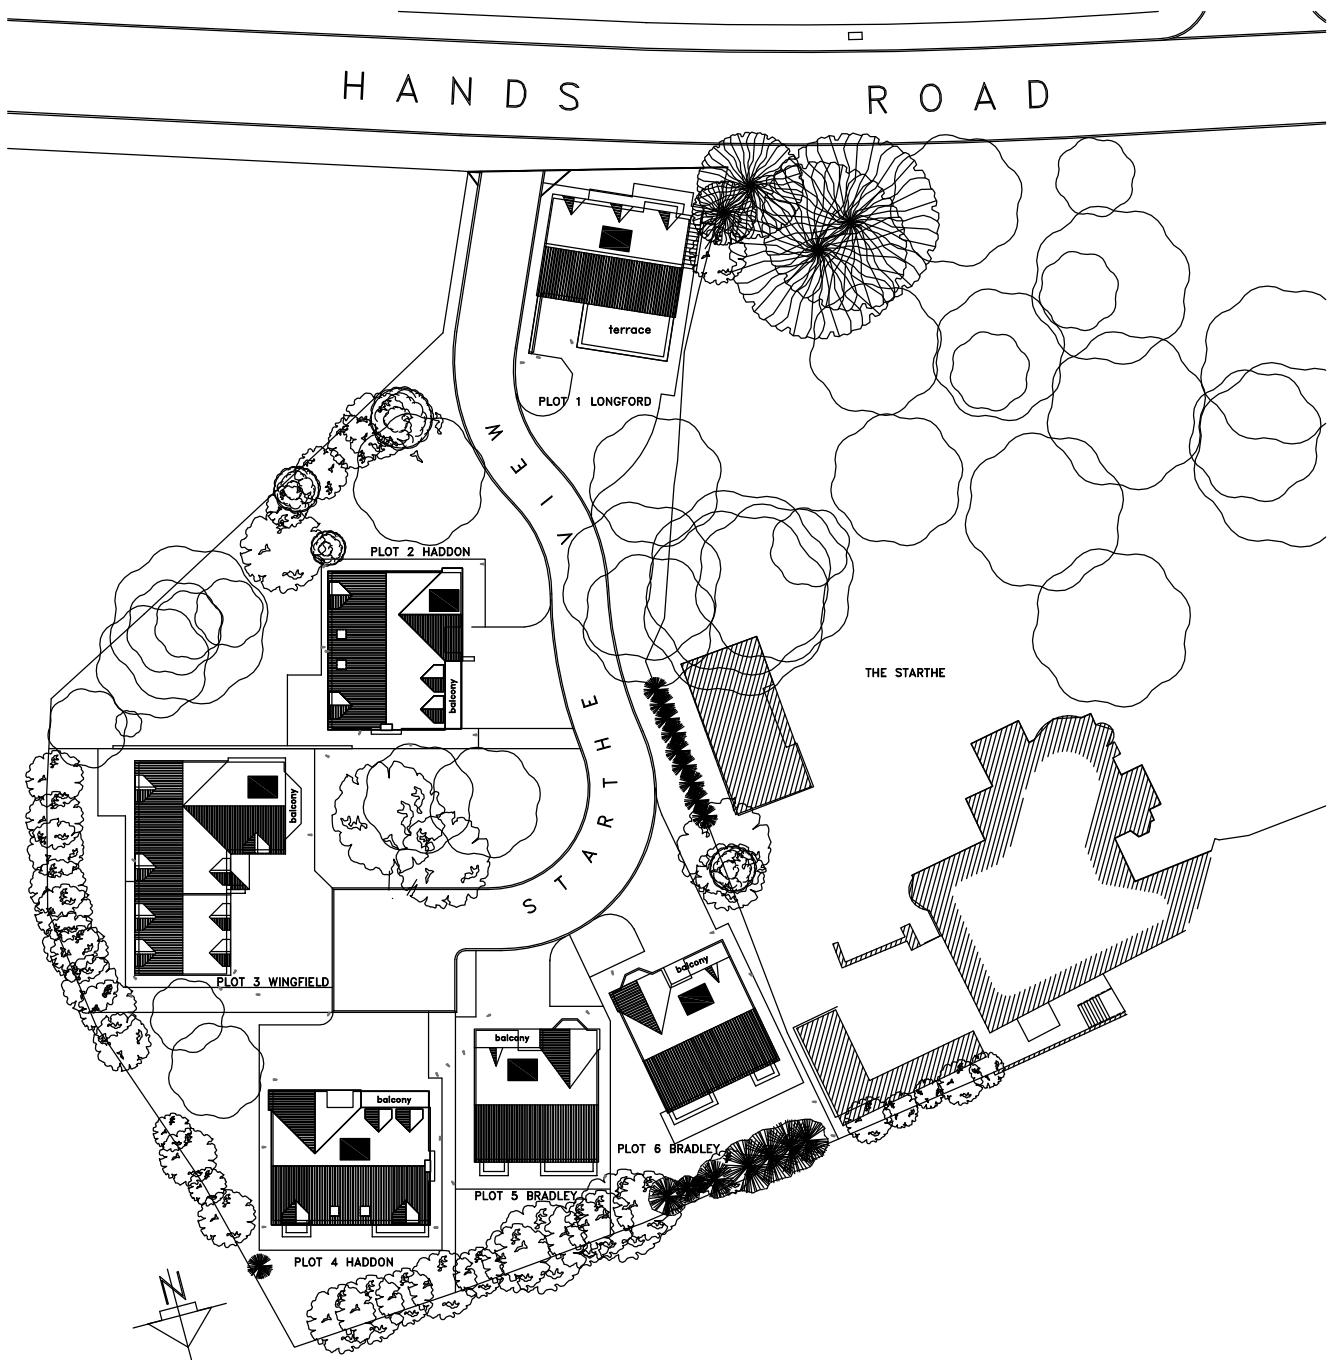

Starthe View, Heanor, Derbyshire

LONGFORD
HADDON
WINGFIELD
BRADLEY

Split level 4 Bedroomed house
3 storey 5 Bedroomed house
3 storey 5 Bedroomed house
2 storey 4 Bedroomed house

Our policy is one of continuous development of designs and specifications and we therefore reserve the right to improve or change the design and specification accordingly
DO NOT SCALE THIS PLAN